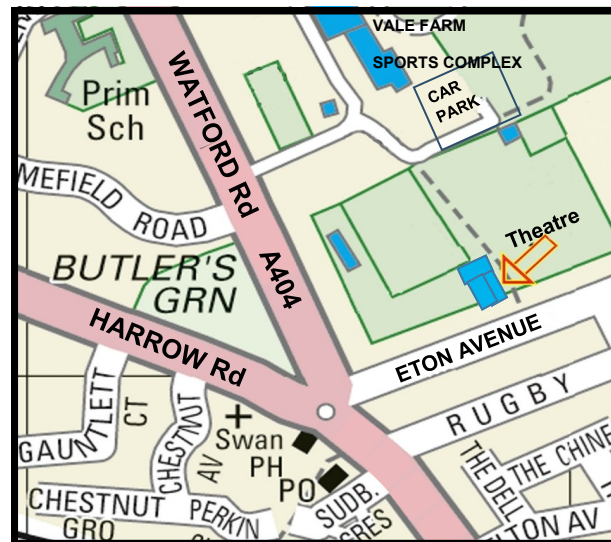

East Lane Theatre Box Office

136 Mill Way, Bushey, Herts, WD23 2AQ

Telephone: 07762 622215

Entrance to the theatre is by foot only, from the path between the car park at Vale Farm and Eton Ave.

Postcode: HA0 3HG

Closest Stations

Overground:
Sudbury & Harrow Road
Underground:
Sudbury Town (Piccadilly Line
10 mins)

Buses

18 ,92,182,245